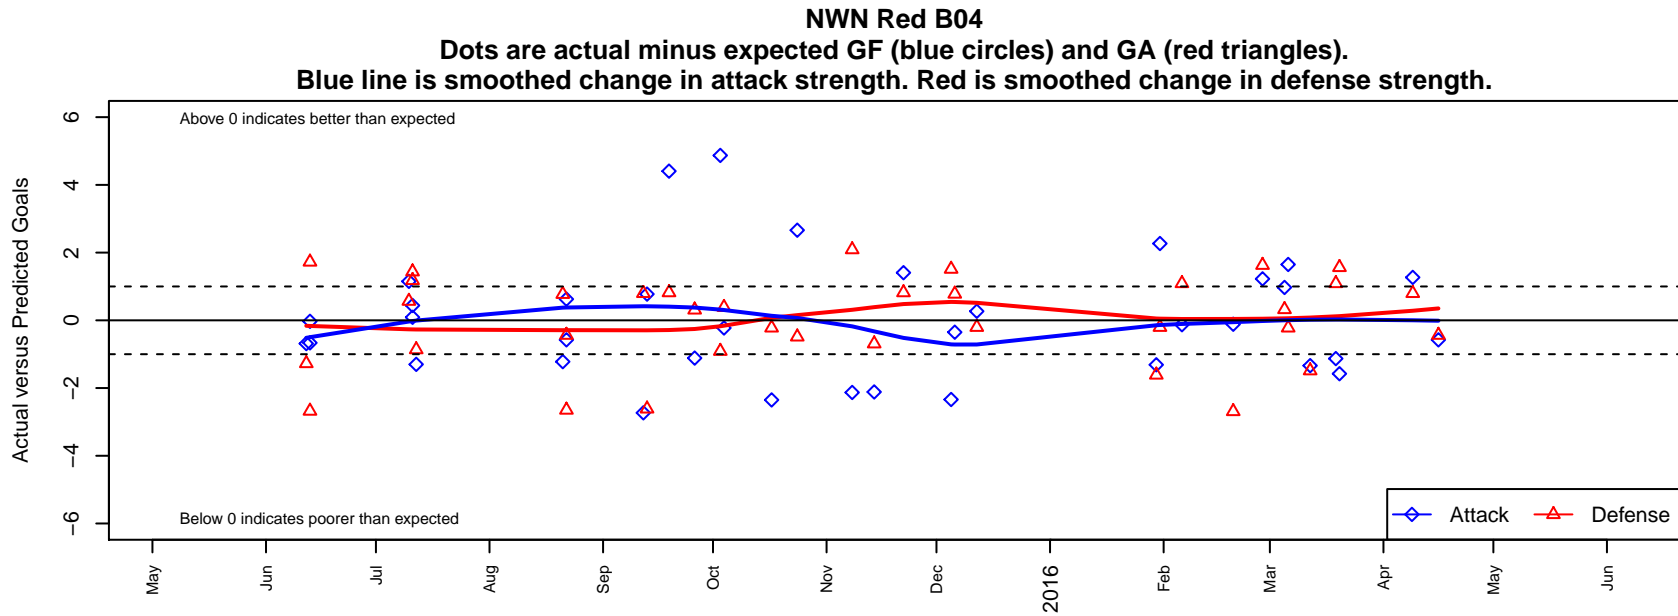

**attack and defense variance (black dot)
relative to other teams
and top 10 in region**

**attack and defense rating
relative to others at age
and all opponents in last 13 months**

NWN Red B04

NW Nationals
Mountlake Terrace, WA
B04 total strength=535
attack=0.55 defense=0.29
fall league = RCL B04 Div 3
spr league = Win RCL B04 Div 3

alt names used:
NWN B04 A Red
NW NATIONALS NWN B04 RED (WA)
NW Nationals B04 RED
NW Nationals B04 Red
NWN B04 A Red
NWN B04 A Red

Venues played:
2015 Starfire Spring Classic BU11 Gold
2015 Seattle United Cup BU11
2015 REDAPT Cup Gold 9v9 U11
2015 RCL B04 Div 3
2015 Win RCL B04 Div 3
2015 WYS Presidents Cup B04 Division 2