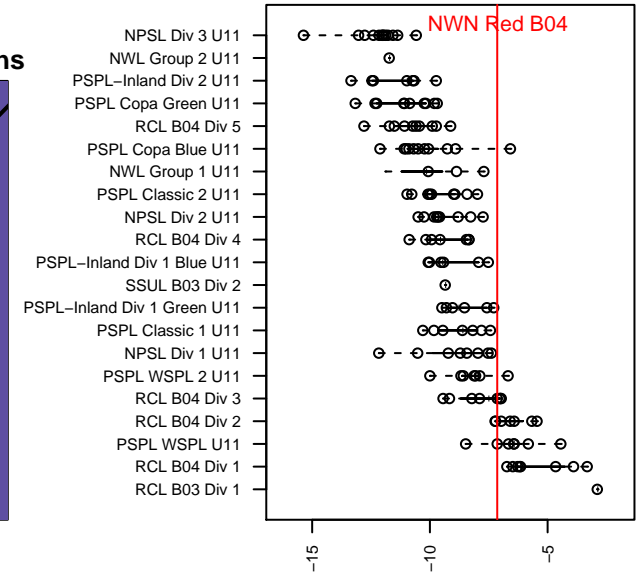

**attack and defense rating
relative to others at age
and all opponents in last 13 months**